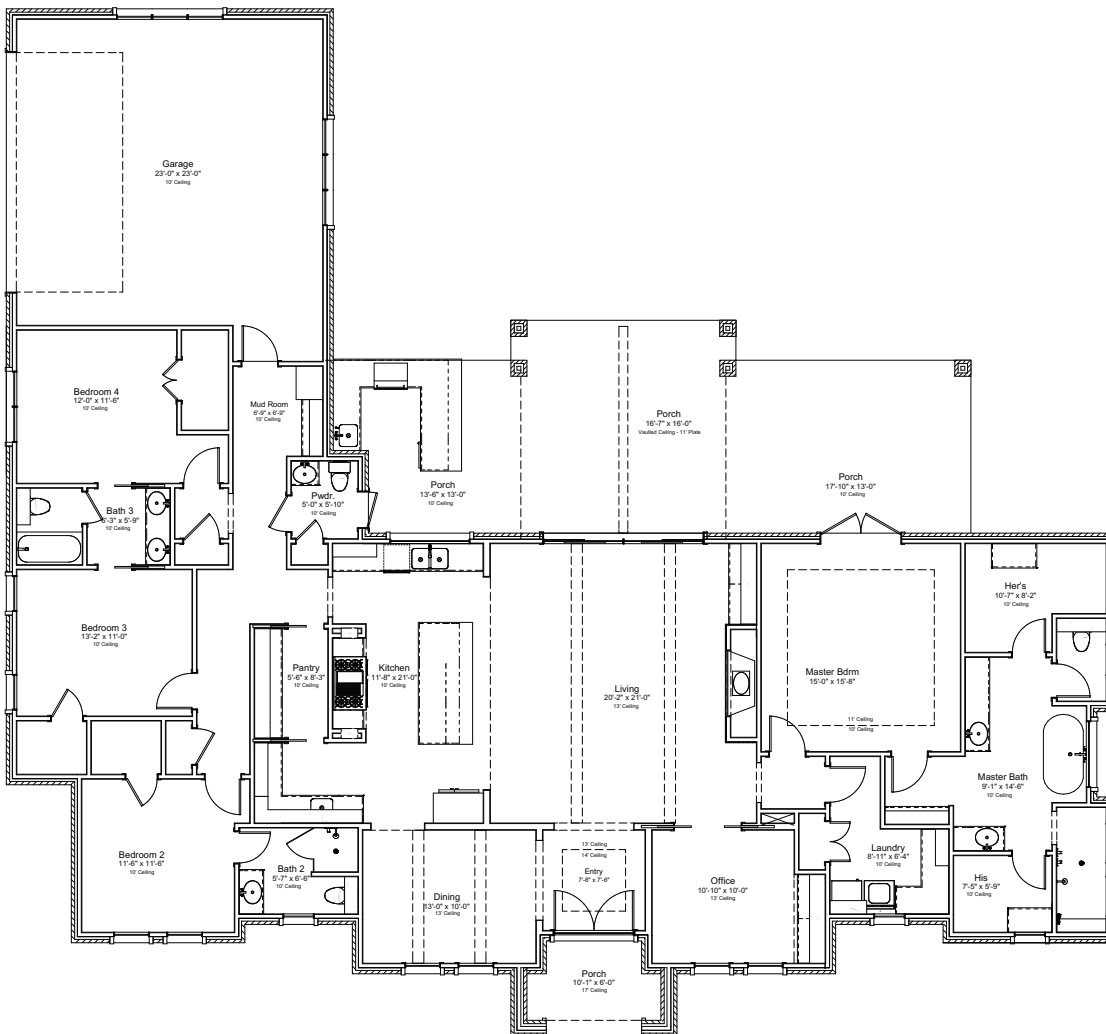

10712 Little Farm Rd

COLLEGE STATION, TEXAS 77840

Square Feet 2,925

Lot Size 1.543 Acre

Bedrooms 4

Bathrooms 3.5

www.jaxsir.com