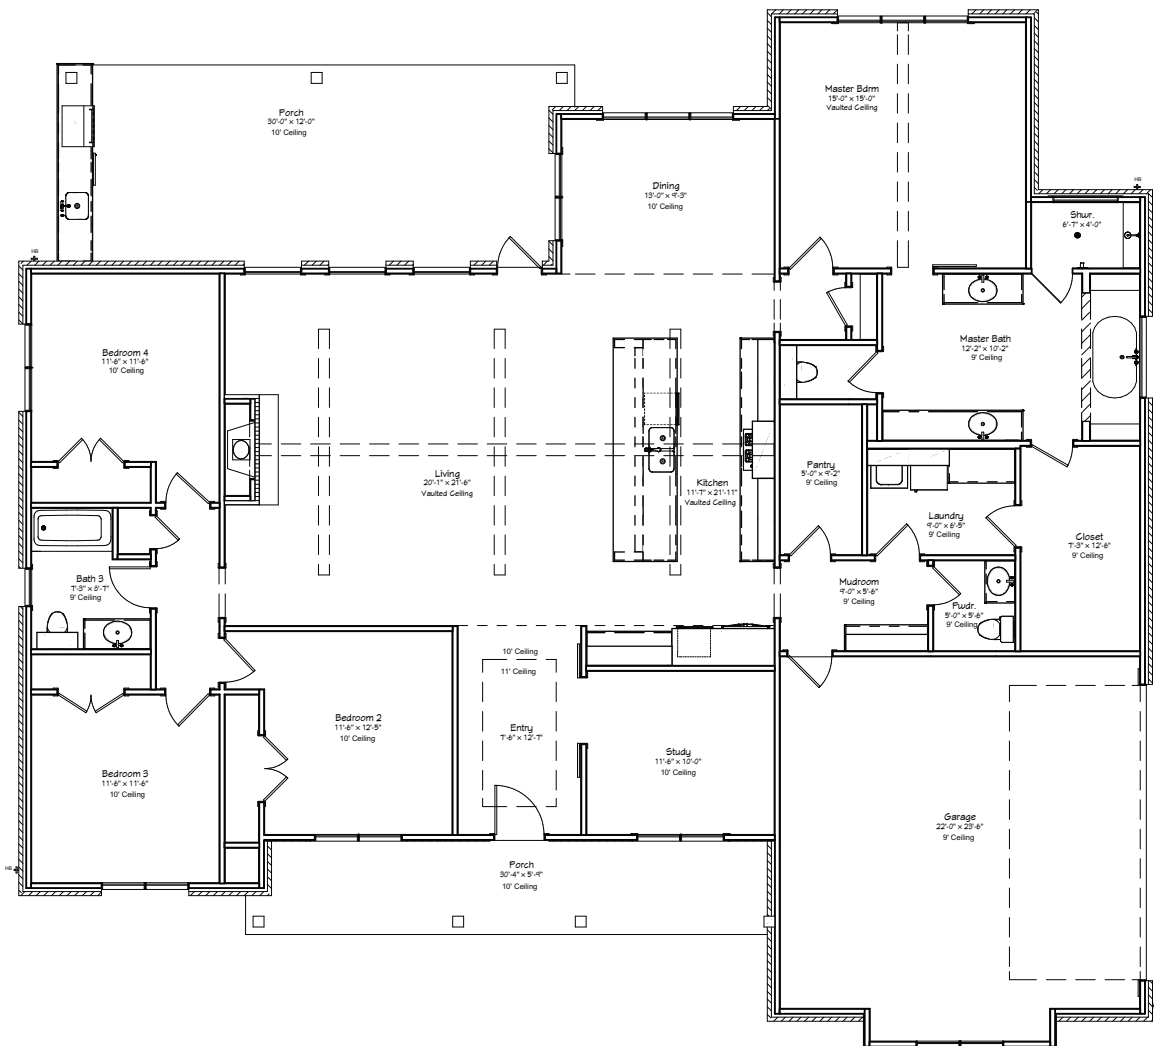

# 5825 Reliance Ridge

BRYAN, TEXAS 77808

Square Feet **2,660**

Lot Size **1.00 Acres**

Bedrooms **4**

Bathrooms **2.5**

[www.jaxsir.com](http://www.jaxsir.com)